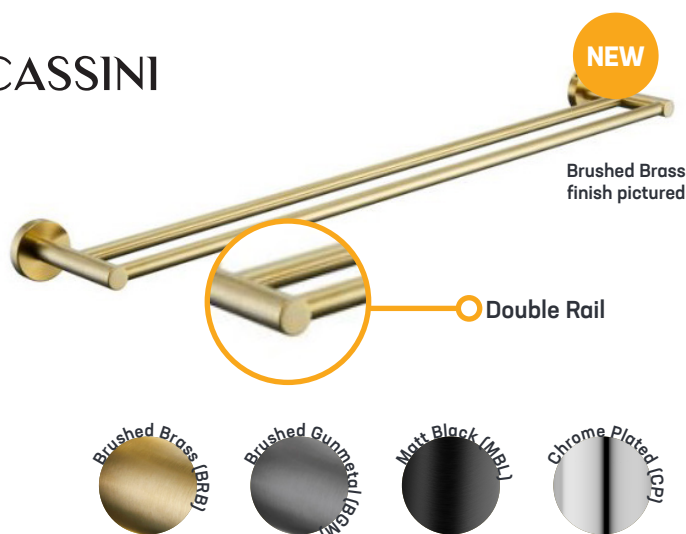

Cassini Renzo Tall Basin Mixer

- RV Tall Mount Basin Mixer - Use with top mounted basins
- Genuine Germany-35mm Fluhs Cartridge
- Genuine Germany-Neoperl Aerator
- 20 year warranty on cartridge
- 6 Star, 4.0 L/M
- Material: Brass
- Finish: Chrome Plated (CP), Brushed Brass (BRB), Brushed Gunmetal (BGM), Matt Black (MBL)

Part No.	Finish	INTRODUCTORY Price !	Per
PC2503	CP	135.32	ea
PC2503	MBL	153.64	ea
PC2503	BRB	189.91	ea
PC2503	BGM	200.32	ea

CASSINI

Cassini Renzo Double Towel Rail - 600mm

- Overall Length: 643mm
- Projection: 128mm
- Material: Brass
- Finish: Chrome Plated (CP), Brushed Brass (BRB), Brushed Gunmetal (BGM), Matt Black (MBL)

Part No.	Finish	INTRODUCTORY Price !	Per
RDTR600	CP	46.54	ea
RDTR600	MBL	65.46	ea
RDTR600	BRB	84.36	ea
RDTR600	BGM	88.00	ea

CASSINI

© Copyright 2024 All Rights Reserved. Specifications subject to change without notice.

FREE DJI RYZE TELLO DRONE

FREE DJI RYZE TELLO DRONE WITH EVERY ORDER OVER THE VALUE OF $2000 FROM THIS BROCHURE!