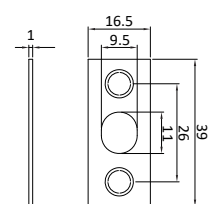

Flat Keeper Plate for Door Bolt

- Pair with Square Door Bolt above
- Supplied with screws
- Finish: Matt Black (MBL)

Part No.	Finish	INTRODUCTORY Price	Per
DBFP	MBL	0.75	ea