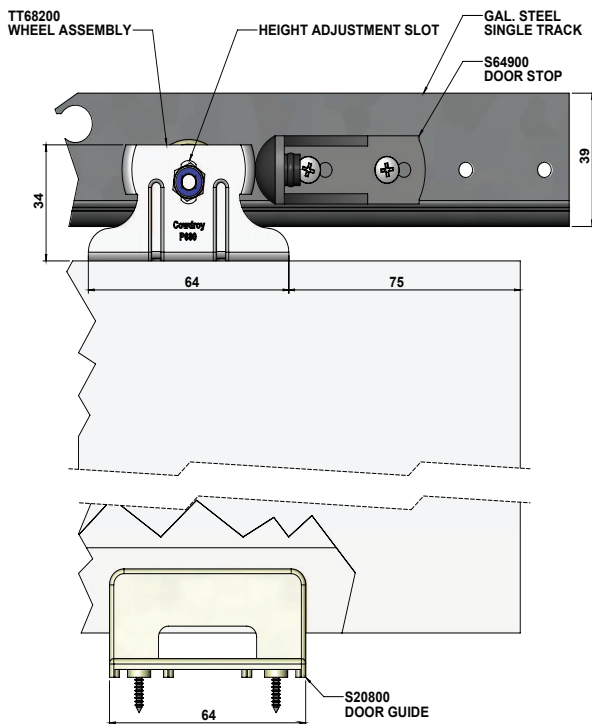

Part No.	Finish	Max Door Width	SPECIAL Price !	Regular Price	Per
P68000	GAL	915mm	27.90	36.69	kit

Components & Replacement Parts

Replacement Part - Wheel Assembly Roller

- Finish: Galvinised (GAL)

Part No.	INTRODUCTORY Price !	Per
TT68200	11.14	ea