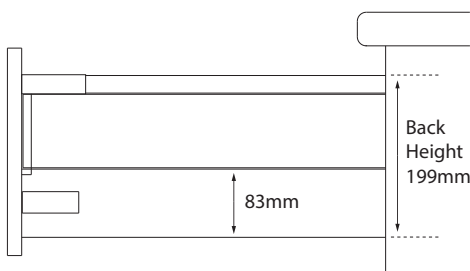

x20

RITMA Cube Standard Drawer - HSQ

- Standard drawer 199mm high with square rail and double wall side extension panel
- Full extension synchronised roller bearing concealed runners
- Load capacities of 35kg or 60kg
- Silent integrated soft-close cushioning system
- Integrated lateral stabiliser
- Locking clips included to lock the drawer onto the runner
- Finish: White (WH)