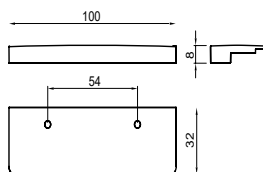

REQUIRED COMPONENTS