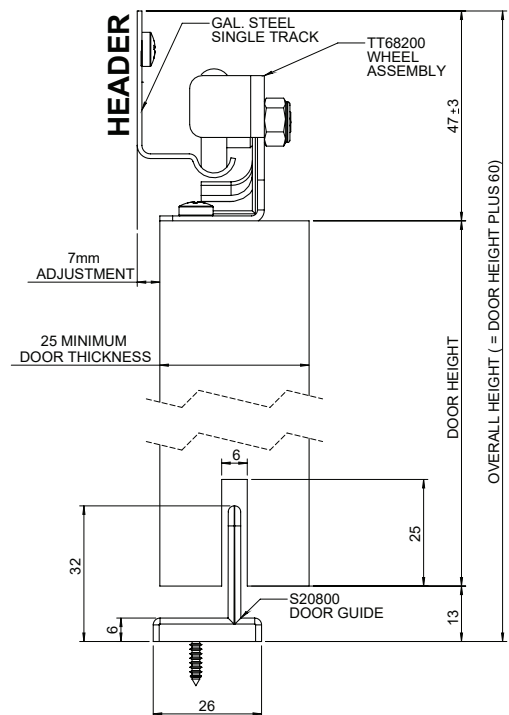

$27⁹⁰
PER EA

Single Sliding Door Track System - 30kg

- Light Duty - Economical System
- Galvinised steel track - resists rusting
- Nylon tyred wheel with ZZ ball bearings for smooth operation
- Anti-lift bracket and height adjustment slot
- Nylon door guide - slimline and unobtrusive
- Suits hollow core doors up to 915mm W and 25mm thickness
- Finish: Galvinised (GAL)

Part No.	Finish	Max Door Width	SPECIAL Price !	Regular Price	Per
P68000	GAL	915mm	27.90	36.69	kit

Replacement Part - Wheel Assembly Roller

- Finish: Galvinised (GAL)

Part No.	INTRODUCTORY Price !	Per
TT68200	11.14	ea