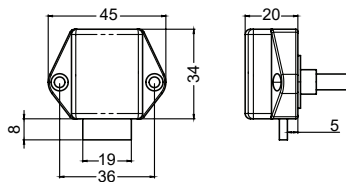

Baldacci Mini Push Lock Latch

- Made in Italy
- Material: ABS Plastic
- Finish: Black (BL)

Part No.	Finish	SPECIAL Price !	Per
V2152	BL	4.50	ea