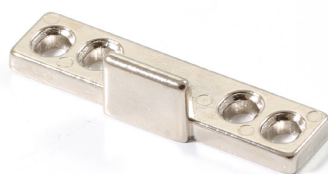

Part No.	Finish	SPECIAL Price	Per
V532	NN	17.90	ea

SIENA PullOpen® Handle - V532 Matt Black

- Made in Italy
- PullOpen® Handle System - Pulls open all in the one motion of opening the door or drawer
- Supplied with a rosette
- Handle requires - 1 x Latch (AS128S), 1 x Handle Pin and 1 x Striker Plate
- Material: Zinc Alloy
- Finish: Matt Black (MBL)

Part No.	Finish	INTRODUCTORY Price	Per
V532	MBL	17.90	ea

LIPARI PullOpen® Handle - V1458

- Made in Italy
- PullOpen® Handle System - Lip Pull style handle that pulls open all in the one motion of opening the drawer
- Whole lip pull handle levers upwards to unlatch the door or drawer
- Drilling: CNC Routing
- Supplied with mechanisms - see left
- Handle requires - 1 x Latch (AS128S) and 1 x Striker Plate - See components below
- Material: Zinc Alloy
- Finish: Matt Black (MBL), Satin Brass (SB), Matt Nickel (MN), Gun Metal (GM)

Part No.	Finish	INTRODUCTORY Price	Per
A	V1458 MBL	16.90	ea
B	V1458 SB	16.90	ea
C	V1458 MN	16.90	ea
D	V1458 GM	16.90	ea

An ingenious and streamline design, the LIPARI Pullopen Handle has been simple solution for caravan owners for years. Now, available in a larger range of finishes to ensure you a ride in style with your cabinets secured tight.

REQUIRED COMPONENTS

Baldacci Latch - Soft Spring

- Made in Italy
- Material: ABS Plastic
- Finish: Black (BL)

Part No.	Finish	Regular Price	Per
AS128S	BL	0.96	ea

Baldacci Metal Striker Plate

- Made in Italy
- Material: Zinc Alloy
- For use when extra strength is required
- Finish: Nickel Plated (NP)