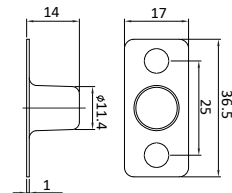

Recessed Keeper Plate for Door Bolt

- Pair with Square Door Bolt above
- Recess plate into floor
- Supplied with screws
- Finish: Matt Black (MBL)

Part No.	Finish	INTRODUCTORY Price	Per
DBEP	MBL	1.50	ea