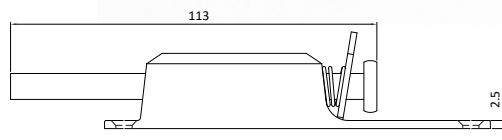

The square plunger door bolt is the new go to for retaining sliding doors. Compact, minimalistic, easy to use and tough as nails, it's the go-to choice for a caravan manufacturer wanting to keep their sliding doors in place while on the go.

Square Plunger Style Door Bolt

- With spring-operated mechanism
- Pair with a plate option below
- Finish: Matt Black (MBL)
- Supplied with screws

Part No.	Finish	INTRODUCTORY Price	Per
DBSQ	MBL	6.50	ea

Flat Keeper Plate for Door Bolt

- Pair with Square Door Bolt above
- Supplied with screws
- Finish: Matt Black (MBL)

Part No.	Finish	INTRODUCTORY Price	Per
DBFP	MBL	0.75	ea

Recessed Keeper Plate for Door Bolt

- Pair with Square Door Bolt above
- Recess plate into floor
- Supplied with screws
- Finish: Matt Black (MBL)

Part No.	Finish	INTRODUCTORY Price	Per
DBEP	MBL	1.50	ea

FREE GOOGLE NEST MINI

FREE GOOGLE NEST MINI SMART SPEAKER WITH EVERY ORDER OVER THE VALUE OF $1000 FROM THIS BROCHURE!