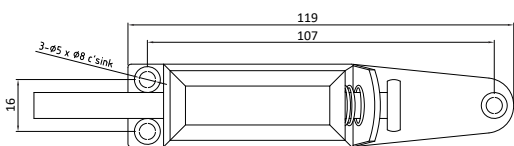

The square plunger door bolt is the new go to for retaining sliding doors. Compact, minimalistic, easy to use and tough as nails, it's the go-to choice for a caravan manufacturer wanting to keep their sliding doors in place while on the go.

Square Plunger Style Door Bolt

- With spring-operated mechanism
- Pair with a plate option below
- Finish: Matt Black (MBL)
- Supplied with screws

Part No.	Finish	INTRODUCTORY Price	Per
DBSQ	MBL	6.50	ea

Flat Keeper Plate for Door Bolt

- Pair with Square Door Bolt above
- Supplied with screws
- Finish: Matt Black (MBL)

Part No.	Finish	INTRODUCTORY Price	Per
DBFP	MBL	0.75	ea

Recessed Keeper Plate for Door Bolt

- Pair with Square Door Bolt above
- Recess plate into floor
- Supplied with screws
- Finish: Matt Black (MBL)

Part No.	Finish	INTRODUCTORY Price	Per
DBEP	MBL	1.50	ea

FREE GOOGLE NEST MINI

FREE GOOGLE NEST MINI SMART SPEAKER WITH EVERY ORDER OVER THE VALUE OF $1000 FROM THIS BROCHURE!