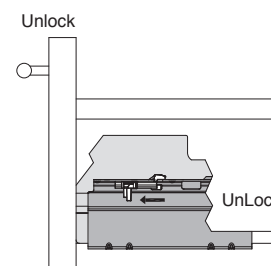

x20

RITMA Cube Standard Drawer - HSQ

- Standard drawer 199mm high with square rail and double wall side extension panel
- Full extension synchronised roller bearing concealed runners
- Load capacities of 35kg or 60kg
- Silent integrated soft-close cushioning system
- Integrated lateral stabiliser
- Locking clips included to lock the drawer onto the runner
- Finish: White (WH)

Part No.	Finish	Length	Weight	Sold Per
RKS8327HSQ.20PK.WH	White	270mm	35kg	20 sets
RKS8335HSQ.20PK.WH	White	350mm	35kg	20 sets
RKS8340HSQ.20PK.WH	White	400mm	35kg	20 sets
RKS8345HSQ.20PK.WH	White	450mm	35kg	20 sets
RKS8350HSQ.20PK.WH	White	500mm	35kg	20 sets
RKS8355HSQ.20PK.WH	White	550mm	35kg	20 sets

Each Kit Includes

Drawer Locking Clip

- Designed specifically for the RV & Caravan Industry
- Locks the drawer onto the runner to avoid any potential issues with drawers bouncing during travel.
- Finish: Grey (GY)

Part No.	Description	Box Qty	Sold Per
RLC.209.000L.GY	Left Hand Side	200	ea
RLC.209.000R.GY	Right Hand Side	200	ea