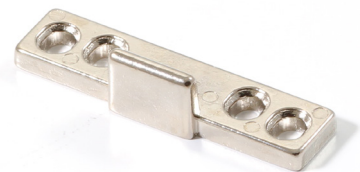

TRAPANI Push Lock Handle - V238

- NEW Stronger Metal version than ABS model
- Made in Italy
- Mini Push Lock System - Pair with any standard cabinet handle
- Handle requires - 1 x Latch (V2152) and 1 x Striker Plate - See components below
- Material: Zinc Alloy
- Finish: Matt Nickel (MN), Matt Black, (MBL)

Part No.	Finish	INTRODUCTORY Price !	Per
V238	MN, MBL	6.90	ea

REQUIRED COMPONENTS

Baldacci Mini Push Lock Latch

- Made in Italy
- Material: ABS Plastic
- Finish: Black (BL)

Part No.	Finish	SPECIAL Price !	Per
V2152	BL	4.50	ea

Baldacci ABS Striker Plate

- Made in Italy
- Material: ABS Plastic
- Other sizes & options available
- Finish: Black (BL)

Part No.	Finish	Size	Regular Price	Per
AS195	BL	11mm	0.49	ea

Baldacci Metal Striker Plate