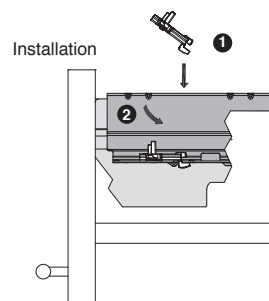

x20

RITMA Cube Standard Drawer - HSQ

- Standard drawer 199mm high with square rail and double wall side extension panel
- Full extension synchronised roller bearing concealed runners
- Load capacities of 35kg or 60kg
- Silent integrated soft-close cushioning system
- Integrated lateral stabiliser
- Locking clips included to lock the drawer onto the runner
- Finish: White (WH)

Part No.	Finish	Length	Weight	Sold Per
RKS8327HSQ.20PK.WH	White	270mm	35kg	20 sets
RKS8335HSQ.20PK.WH	White	350mm	35kg	20 sets
RKS8340HSQ.20PK.WH	White	400mm	35kg	20 sets
RKS8345HSQ.20PK.WH	White	450mm	35kg	20 sets
RKS8350HSQ.20PK.WH	White	500mm	35kg	20 sets
RKS8355HSQ.20PK.WH	White	550mm	35kg	20 sets

Each Kit Includes

Drawer Locking Clip

- Designed specifically for the RV & Caravan Industry
- Locks the drawer onto the runner to avoid any potential issues with drawers bouncing during travel.
- Finish: Grey (GY)

Part No.	Description	Box Qty	Sold Per
RLC.209.000L.GY	Left Hand Side	200	ea
RLC.209.000R.GY	Right Hand Side	200	ea