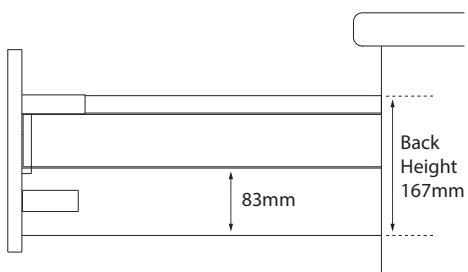

RITMA Cube Standard Drawer - KSQ

- Standard drawer 167mm high with square rail and double wall side extension panel
- Full extension synchronised roller bearing concealed runners
- Load capacities of 35kg
- Sylent integrated soft-close cushioning system
- Integrated lateral stabiliser
- Locking clips included to lock the drawer onto the runner
- Finish: White (WH)

Part No.	Finish	Length	Weight	Sold Per
RKS8327KSQ.20PK.WH	White	270mm	35kg	20 sets
RKS8335KSQ.20PK.WH	White	350mm	35kg	20 sets
RKS8340KSQ.20PK.WH	White	400mm	35kg	20 sets
RKS8345KSQ.20PK.WH	White	450mm	35kg	20 sets
RKS8350KSQ.20PK.WH	White	500mm	35kg	20 sets
RKS8355KSQ.20PK.WH	White	550mm	35kg	20 sets