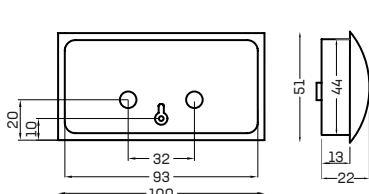

STELVIO PullOpen® Flush Pull Handle - V295 - Chrome & Silver Grey

- Made in Italy
- PullOpen® Handle System - Flush pull style handle pulls open all in the one motion of opening the door or drawer
- Recessed installation required
- Supplied with backing plate and handle pin
- Handle requires - 1 x Latch (AS128S), and 1 x Striker Plate
- Material: Zinc Alloy
- Finish: Chrome & Silver Grey (CPSG)

Part No.	Finish	Drilling	SPECIAL Price !	Per
V295	CPSG	CNC Routing	25.90	ea

NEW FINISH