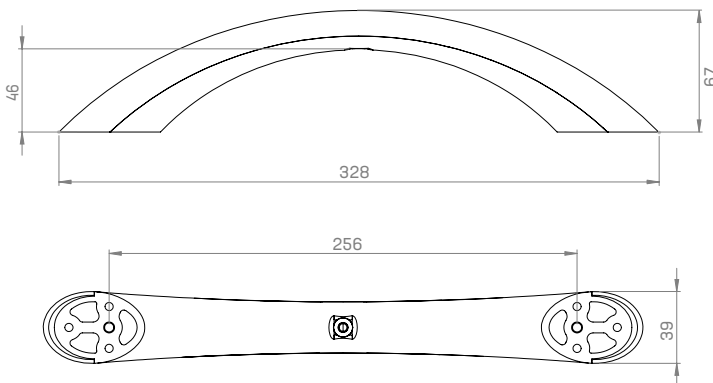

Part No.	Finish	INTRODUCTORY Price	Per
V619	MN	28.90	ea
V619	SB	32.90	ea
V619	GM	32.90	ea

Dimensions

FREE DJI RYZE TELLO DRONE

FREE DJI RYZE TELLO DRONE WITH EVERY ORDER OVER THE VALUE OF \$2000 FROM THIS BROCHURE!