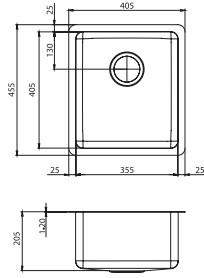

NEW

Oliveri

Oliveri Sonetto Standard Single Bowl Universal Sink

- Fabricated with 25mm radius corners and soundproofing.
- Matching accessories available - see below
- Universal mounting
- Made from 304 grade 18/10 stainless steel
- For installation instructions and templates refer to www.oliveri.com.au
- Material thickness: 1.2mm
- Finish: Stainless Steel (SS)

Sinks & Tapware - New Product!

Part No.	Finish	INTRODUCTORY Price	Per
OLV.PS30TU	SS	195.90	ea

NEW

Oliveri Drainer Basket & Rack

- Drain, rinse or stack. Can be used inside the bowl or on the drainer
- Size: 400W x 345H x 125D mm
- Material: Stainless Steel (SS)

Sinks & Tapware - New Product!

Part No.	INTRODUCTORY Price	Per
OLV.ACP31	164.90	ea

NEW

Oliveri Bamboo Chopping Board

- Fits into bowl for chopping and dicing vegetables
- Material: Bamboo
- Size: 420W x 370H x 30D mm

Sinks & Tapware - New Product!

Part No.	INTRODUCTORY Price	Per
OLV.ACP104F	159.90	ea

CASSINI

$84⁹⁰

PER EA

Cassini Square Bar Sink

- Made from 304 grade stainless steel
- Top mount only
- Material thickness: 0.8mm
- Bowl depth: 170mm
- Finish: Stainless Steel (SS)

Sinks & Tapware - Page 398

Part No.	Finish	SPECIAL Price	Regular Price	Per
S650B	SS	84.90	155.66	ea

CASSINI

NEW

Cassini Goose Neck 3-Way Filter Tap

- Height of tap: 370mm
- Tap projection: 227mm
- Tap only - Filter system to be purchased separately
- Material: Stainless Steel
- Finish: Brushed Brass (BRB), Matt Black (MBL), Chrome Plated (CP)

Part No.	Finish	INTRODUCTORY Price	Per
CSN3WFT	BRB	619.50	ea
CSN3WFT	MBL	570.50	ea
CSN3WFT	CP	570.50	ea