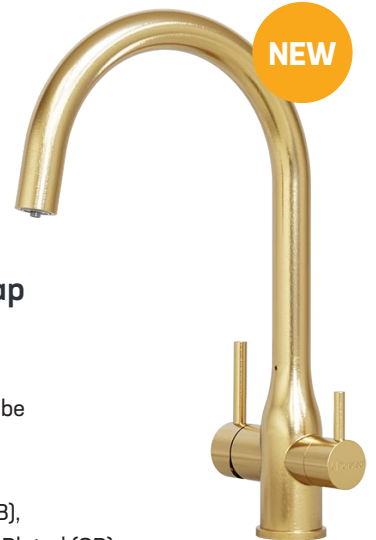

Sinks & Tapware - New Product!

Part No.	INTRODUCTORY Price	Per
OLV.ACP31	164.90	ea

NEW

Oliveri Bamboo Chopping Board

- Fits into bowl for chopping and dicing vegetables
- Material: Bamboo
- Size: 420W x 370H x 30D mm

Sinks & Tapware - New Product!

Part No.	INTRODUCTORY Price	Per
OLV.ACP104F	159.90	ea

CASSINI

\$84⁹⁰

PER EA

Cassini Square Bar Sink

- Made from 304 grade stainless steel
- Top mount only
- Material thickness: 0.8mm
- Bowl depth: 170mm
- Finish: Stainless Steel (SS)

Sinks & Tapware - Page 398

Part No.	Finish	SPECIAL Price	Regular Price	Per
S650B	SS	84.90	155.66	ea

CASSINI

NEW

Cassini Goose Neck 3-Way Filter Tap

- Height of tap: 370mm
- Tap projection: 227mm
- Tap only - Filter system to be purchased separately
- Material: Stainless Steel
- Finish: Brushed Brass (BRB), Matt Black (MBL), Chrome Plated (CP)

Part No.	Finish	INTRODUCTORY Price	Per
CSN3WFT	BRB	619.50	ea
CSN3WFT	MBL	570.50	ea
CSN3WFT	CP	570.50	ea

Cassini Renzo Tall Basin Mixer

- RV Tall Mount Basin Mixer - Use with top mounted basins
- Genuine Germany-35mm Fluhs Cartridge
- Genuine Germany-Neoperl Aerator
- 20 year warranty on cartridge
- 6 Star, 4.0 L/M
- Material: Brass
- Finish: Chrome Plated (CP), Brushed Brass (BRB), Brushed Gunmetal (BGM), Matt Black (MBL)