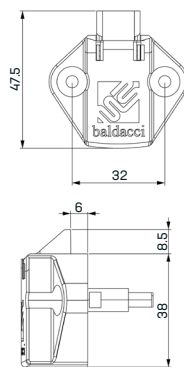

Baldacci ABS Striker Plate

- Made in Italy
- Material: ABS Plastic
- Other sizes & options available
- Finish: Black (BL)

Part No.	Finish	Size	Regular Price	Per
AS195	BL	11mm	0.49	ea