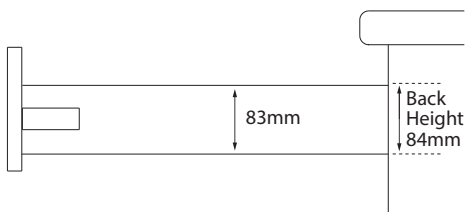

IDEAL FOR
CNC
FURNITURE

x20

RITMA Cube Standard Drawer - S

- Standard drawer 83mm high
- Full extension synchronised roller bearing concealed runners
- Load capacities of 35kg
- Sylent integrated soft-close cushioning system
- Integrated lateral stabiliser
- Locking clips included to lock the drawer onto the runner
- Finish: White (WH)

Part No.	Finish	Length	Weight	Sold Per
RKS8327S.20PK.WH	White	270mm	35kg	20 sets
RKS8335S.20PK.WH	White	350mm	35kg	20 sets
RKS8340S.20PK.WH	White	400mm	35kg	20 sets
RKS8345S.20PK.WH	White	450mm	35kg	20 sets
RKS8350S.20PK.WH	White	500mm	35kg	20 sets
RKS8355S.20PK.WH	White	550mm	35kg	20 sets

x20

RITMA Cube Standard Drawer - T

- Standard drawer 115mm high
- Full extension synchronised roller bearing concealed runners
- Load capacities of 35kg
- Sylent integrated soft-close cushioning system
- Integrated lateral stabiliser
- Locking clips included to lock the drawer onto the runner
- Finish: White (WH)

Part No.	Finish	Length	Weight	Sold Per
RKS11527T.20PK.WH	White	270mm	35kg	20 sets
RKS11535T.20PK.WH	White	350mm	35kg	20 sets
RKS11540T.20PK.WH	White	400mm	35kg	20 sets
RKS11545T.20PK.WH	White	450mm	35kg	20 sets
RKS11550T.20PK.WH	White	500mm	35kg	20 sets
RKS11555T.20PK.WH	White	550mm	35kg	20 sets

NEW

x20

RITMA Cube Standard Drawer - KSQ

- Standard drawer 167mm high with square rail and double wall side extension panel
- Full extension synchronised roller bearing concealed runners
- Load capacities of 35kg
- Sylent integrated soft-close cushioning system
- Integrated lateral stabiliser
- Locking clips included to lock the drawer onto the runner
- Finish: White (WH)