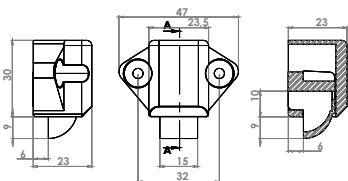

Baldacci Latch - Soft Spring

- Made in Italy
- Material: ABS Plastic
- Finish: Black (BL)

Part No.	Finish	Regular Price	Per
AS128S	BL	0.96	ea