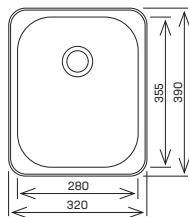

Sinks & Tapware - New Product!

Part No.	Finish	INTRODUCTORY Price	Per
OLV.PS30TU	SS	195.90	ea

NEW

Oliveri Drainer Basket & Rack

- Drain, rinse or stack. Can be used inside the bowl or on the drainer
- Size: 400W x 345H x 125D mm
- Material: Stainless Steel (SS)

Sinks & Tapware - New Product!

Part No.	INTRODUCTORY Price	Per
OLV.ACP31	164.90	ea

NEW

Oliveri Bamboo Chopping Board

- Fits into bowl for chopping and dicing vegetables
- Material: Bamboo
- Size: 420W x 370H x 30D mm

Sinks & Tapware - New Product!

Part No.	INTRODUCTORY Price	Per
OLV.ACP104F	159.90	ea

CASSINI

\$84⁹⁰

PER EA

Cassini Square Bar Sink

- Made from 304 grade stainless steel
- Top mount only
- Material thickness: 0.8mm
- Bowl depth: 170mm
- Finish: Stainless Steel (SS)

Sinks & Tapware - Page 398

Part No.	Finish	SPECIAL Price	Regular Price	Per
S650B	SS	84.90	155.66	ea

CASSINI

NEW

Cassini Goose Neck 3-Way Filter Tap

- Height of tap: 370mm
- Tap projection: 227mm
- Tap only - Filter system to be purchased separately
- Material: Stainless Steel
- Finish: Brushed Brass (BRB), Matt Black (MBL), Chrome Plated (CP)