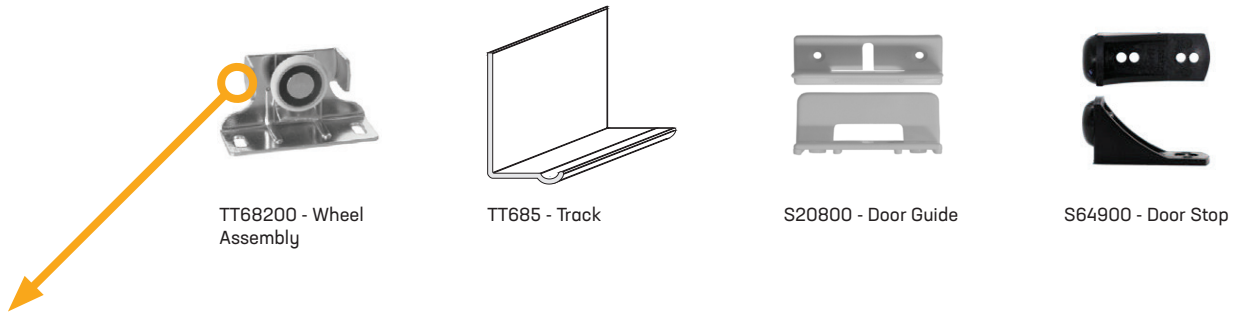

Single Sliding Door Track System - 30kg

- Light Duty - Economical System
- Galvinised steel track - resists rusting
- Nylon tyred wheel with ZZ ball bearings for smooth operation
- Anti-lift bracket and height adjustment slot
- Nylon door guide - slimline and unobtrusive
- Suits hollow core doors up to 915mm W and 25mm thickness
- Finish: Galvinised (GAL)

Part No.	Finish	Max Door Width	SPECIAL Price !	Regular Price	Per
P68000	GAL	915mm	27.90	36.69	kit

Components & Replacement Parts

Replacement Part - Wheel Assembly Roller

- Finish: Galvinised (GAL)

Part No.	INTRODUCTORY Price !	Per
TT68200	11.14	ea