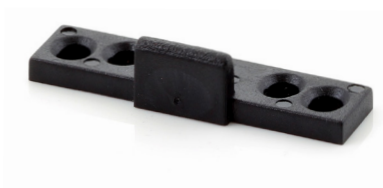

TRAPANI Push Lock Handle - V238

- NEW Stronger Metal version than ABS model
- Made in Italy
- Mini Push Lock System - Pair with any standard cabinet handle
- Handle requires - 1 x Latch (V2152) and 1 x Striker Plate - See components below
- Material: Zinc Alloy
- Finish: Matt Nickel (MN), Matt Black, (MBL)

Part No.	Finish	INTRODUCTORY Price !	Per
V238	MN, MBL	6.90	ea

REQUIRED COMPONENTS

Baldacci Mini Push Lock Latch

- Made in Italy
- Material: ABS Plastic
- Finish: Black (BL)

Part No.	Finish	SPECIAL Price !	Per
V2152	BL	4.50	ea

Baldacci ABS Striker Plate

- Made in Italy
- Material: ABS Plastic
- Other sizes & options available
- Finish: Black (BL)

Part No.	Finish	Size	Regular Price	Per
AS195	BL	11mm	0.49	ea

Baldacci Metal Striker Plate

- Made in Italy
- Material: Zinc Alloy
- For use when extra strength is required
- Finish: Nickel Plated (NP)

Part No.	Finish	Size	Regular Price	Per
V195	NP	11mm	1.75	ea

FREE GOOGLE NEST MINI

FREE GOOGLE NEST MINI SMART SPEAKER WITH EVERY ORDER OVER THE VALUE OF \$1000 FROM THIS BROCHURE!