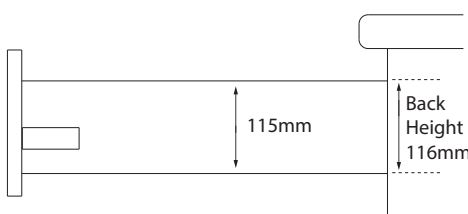

IDEAL FOR
CNC
FURNITURE

x20

RITMA Cube Standard Drawer - S

- Standard drawer 83mm high
- Full extension synchronised roller bearing concealed runners
- Load capacities of 35kg
- Sylent integrated soft-close cushioning system
- Integrated lateral stabiliser
- Locking clips included to lock the drawer onto the runner
- Finish: White (WH)

Part No.	Finish	Length	Weight	Sold Per
RKS8327S.20PK.WH	White	270mm	35kg	20 sets
RKS8335S.20PK.WH	White	350mm	35kg	20 sets
RKS8340S.20PK.WH	White	400mm	35kg	20 sets
RKS8345S.20PK.WH	White	450mm	35kg	20 sets
RKS8350S.20PK.WH	White	500mm	35kg	20 sets
RKS8355S.20PK.WH	White	550mm	35kg	20 sets

x20

RITMA Cube Standard Drawer - T

- Standard drawer 115mm high
- Full extension synchronised roller bearing concealed runners
- Load capacities of 35kg
- Sylent integrated soft-close cushioning system
- Integrated lateral stabiliser
- Locking clips included to lock the drawer onto the runner
- Finish: White (WH)

Part No.	Finish	Length	Weight	Sold Per
RKS11527T.20PK.WH	White	270mm	35kg	20 sets
RKS11535T.20PK.WH	White	350mm	35kg	20 sets
RKS11540T.20PK.WH	White	400mm	35kg	20 sets
RKS11545T.20PK.WH	White	450mm	35kg	20 sets
RKS11550T.20PK.WH	White	500mm	35kg	20 sets
RKS11555T.20PK.WH	White	550mm	35kg	20 sets

NEW

x20

RITMA Cube Standard Drawer - KSQ

- Standard drawer 167mm high with square rail and double wall side extension panel
- Full extension synchronised roller bearing concealed runners
- Load capacities of 35kg
- Sylent integrated soft-close cushioning system
- Integrated lateral stabiliser
- Locking clips included to lock the drawer onto the runner
- Finish: White (WH)