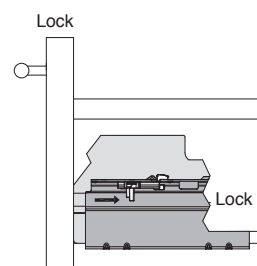

x20

RITMA Cube Standard Drawer - HSQ

- Standard drawer 199mm high with square rail and double wall side extension panel
- Full extension synchronised roller bearing concealed runners
- Load capacities of 35kg or 60kg
- Silent integrated soft-close cushioning system
- Integrated lateral stabiliser
- Locking clips included to lock the drawer onto the runner
- Finish: White (WH)

Part No.	Finish	Length	Weight	Sold Per
RKS8327HSQ.20PK.WH	White	270mm	35kg	20 sets
RKS8335HSQ.20PK.WH	White	350mm	35kg	20 sets
RKS8340HSQ.20PK.WH	White	400mm	35kg	20 sets
RKS8345HSQ.20PK.WH	White	450mm	35kg	20 sets
RKS8350HSQ.20PK.WH	White	500mm	35kg	20 sets
RKS8355HSQ.20PK.WH	White	550mm	35kg	20 sets

Each Kit Includes

Drawer Locking Clip

- Designed specifically for the RV & Caravan Industry
- Locks the drawer onto the runner to avoid any potential issues with drawers bouncing during travel.
- Finish: Grey (GY)

Part No.	Description	Box Qty	Sold Per
RLC.209.000L.GY	Left Hand Side	200	ea
RLC.209.000R.GY	Right Hand Side	200	ea